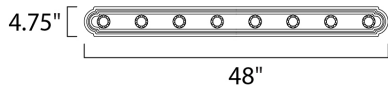

MEASUREMENTS

DIMENSION : 48" W x 4.75" H x 5" Ext
 BACK PLATE : 4" W x 43.5" H x 2.3" HCO
 HANGING WEIGHT : 4.19 lb

LAMPING

INPUT VOLTAGE : 120V
 BULB : 8 x 60W Incandescent E26 Medium , 480W Total
 BULB INCLUDED : (Not Included)
 DIMMABLE : Yes